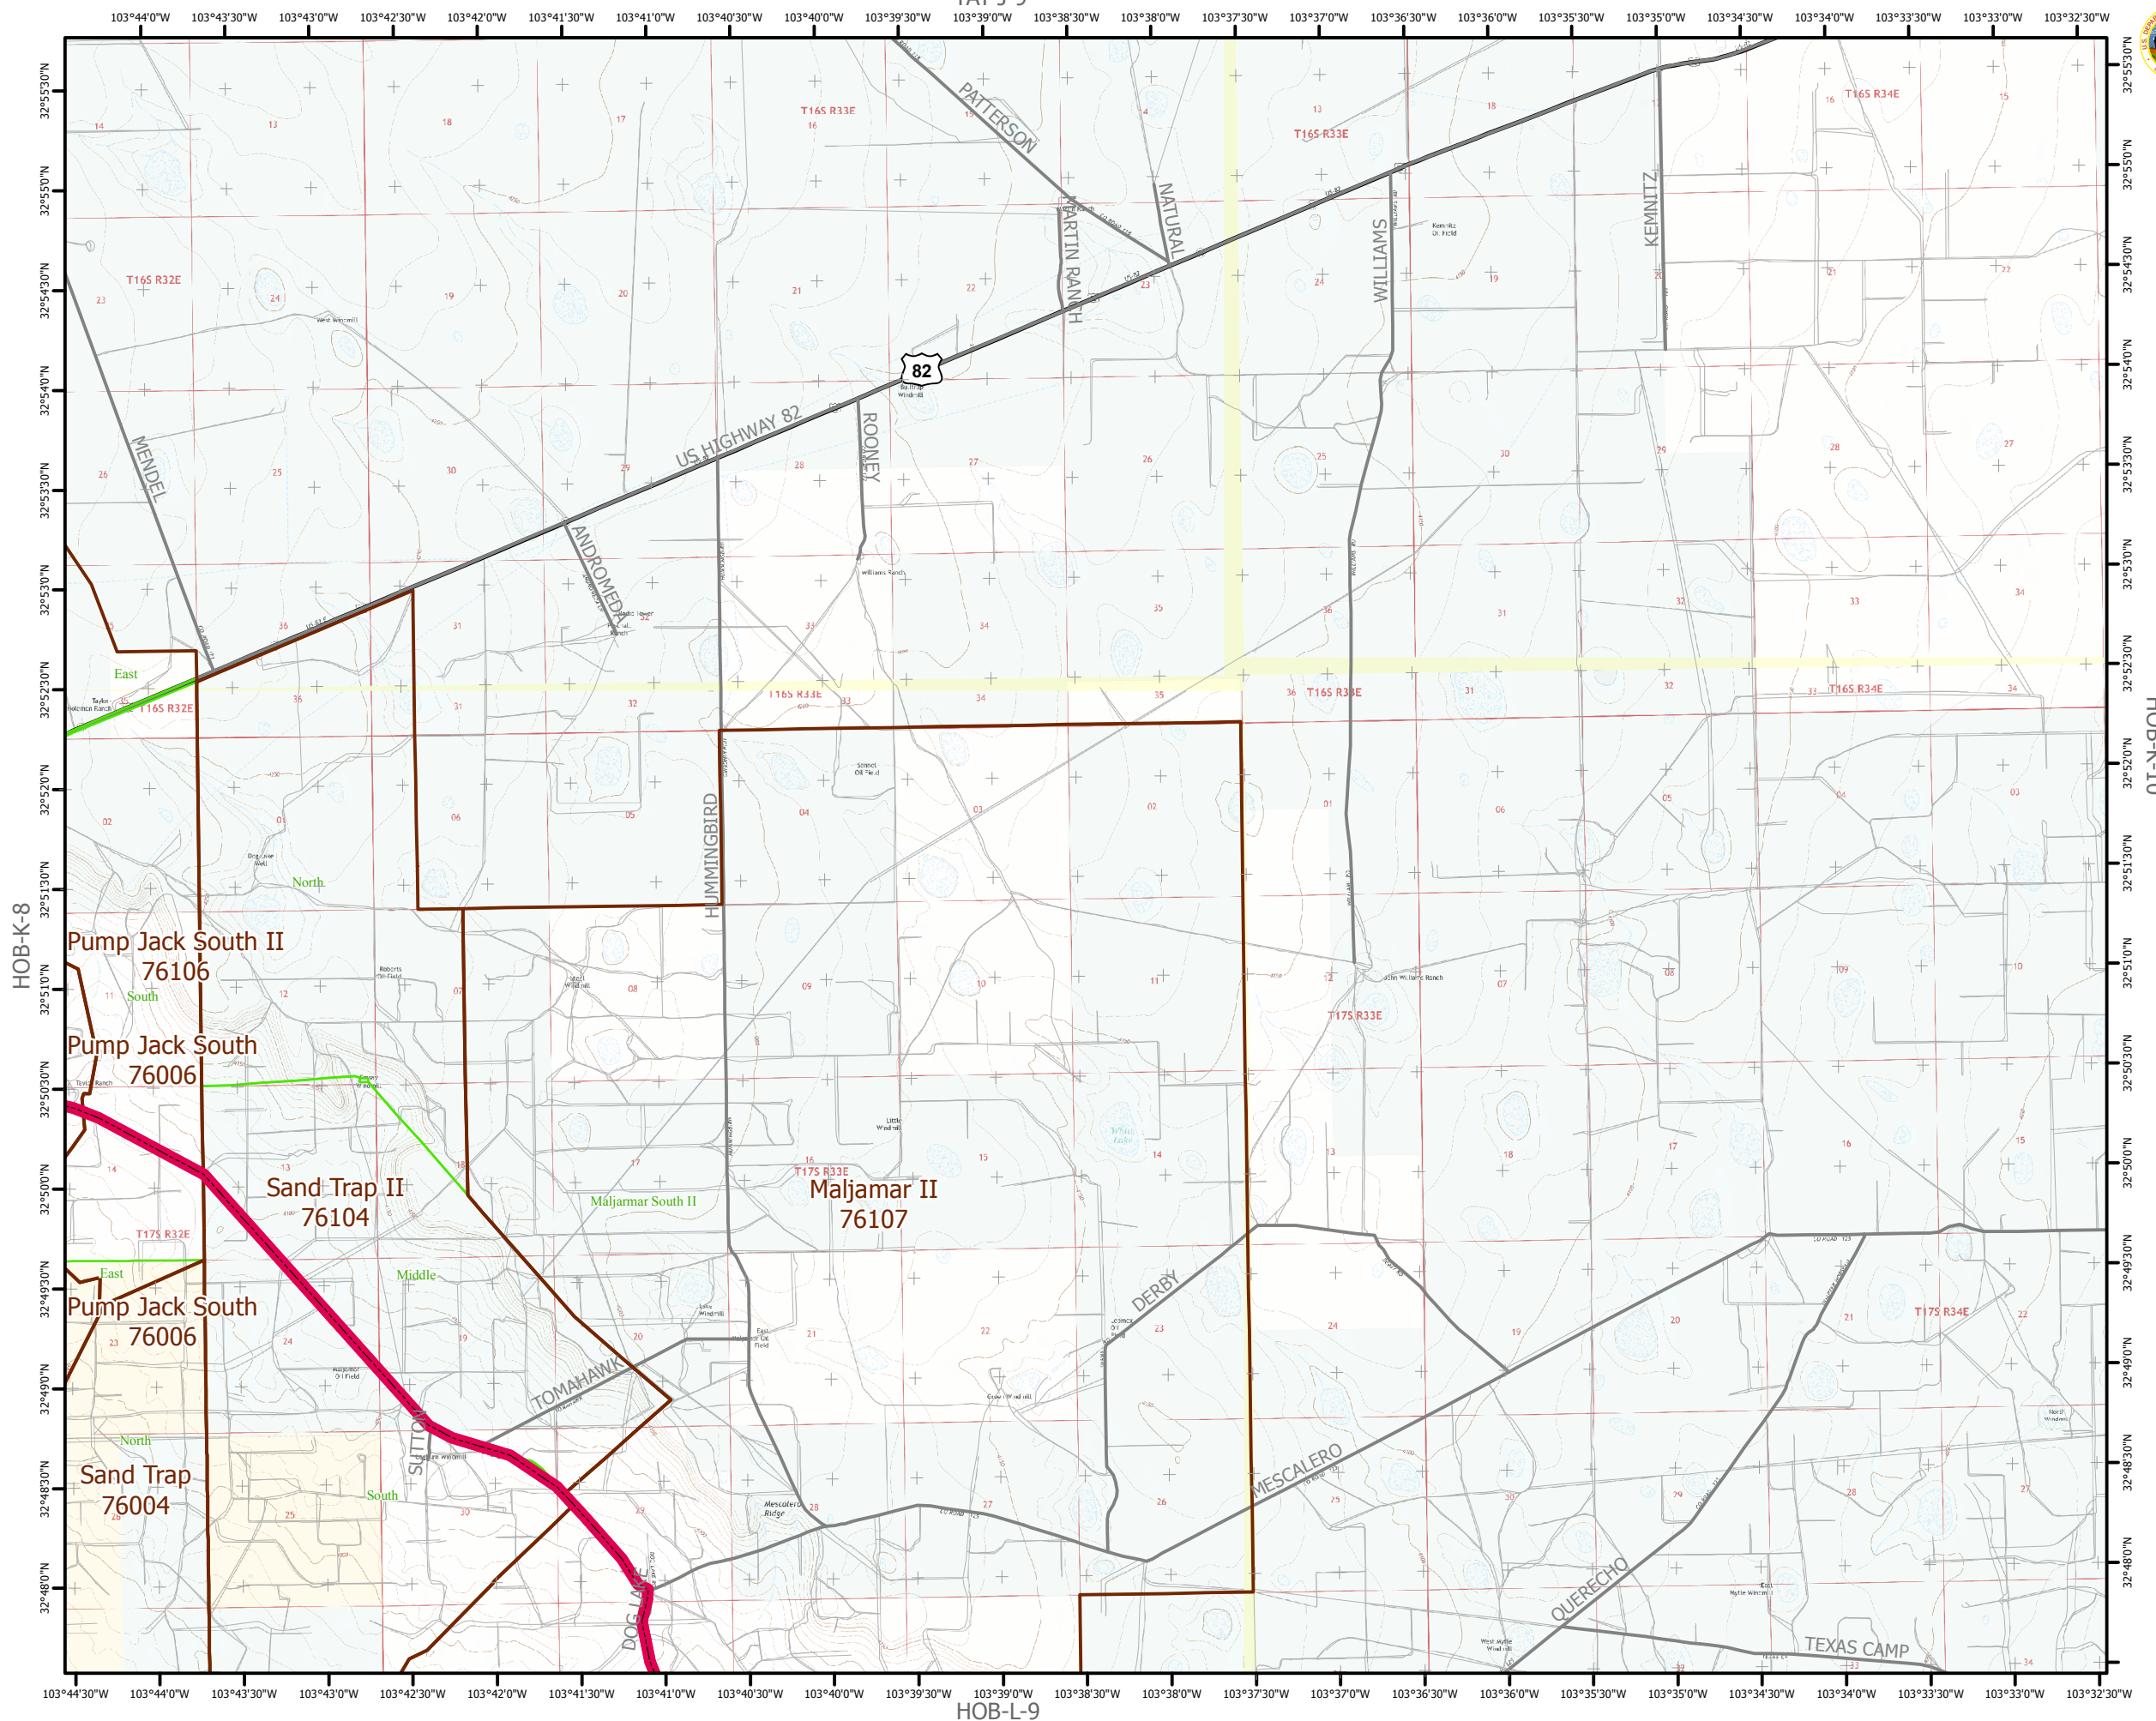

PECOS DISTRICT IAZ ATLAS MAP SHEET HOB-K-9

NOTES

-  Grazing Allotments
-  Bureau of Land Management
-  Private
-  State

No Warranty is made by the Bureau of Land Management as to the accuracy, reliability, or completeness of these data for individual use or aggregate use with other data, or for purposes not intended by the BLM. Spatial information may not meet National Map Accuracy Standards. This information is subject to change without notification.